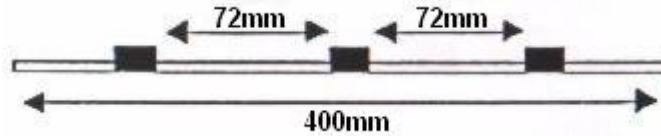

Santoprene Pump Tubing - 3 Bridge

Metric I.D.	Description	Part No.	Colour Code
0.13mm	Orange/Black		Orange, Black, White, Black, Orange
0.19mm	Orange/Red		Orange, Red, White, Red, Orange
0.25mm	Orange/Blue	SC0303	Orange, Blue, White, Blue, Orange
0.28mm	White/Blue		White, Blue, White, Blue, White
0.31mm	Red/Blue		Red, Blue, White, Blue, Red
0.33mm	Brown/Blue		Brown, Blue, White, Blue, Brown
0.36mm	Brown/Black		Brown, Black, White, Black, Brown
0.38mm	Orange/Green	SC0304	Orange, Green, White, Green, Orange
0.44mm	Green/Yellow		Green, Yellow, White, Yellow, Green
0.51mm	Orange/Yellow	SC0305	Orange, Yellow, White, Yellow, Orange
0.57mm	White/Yellow		White, Yellow, White, Yellow, White
0.64mm	Orange/White	SC0306	Orange, White, White, White, Orange
0.76mm	Black/Black	SC0307	Black, Black, White, Black, Black
0.89mm	Orange/Orange	SC0308	Orange, Orange, White, Orange, Orange
0.95mm	White/Black		White, Black, White, Black, White
1.02mm	White/White	SC0309	White, White, White, White, White
1.09mm	White/Red		White, Red, White, Red, White
1.14mm	Red/Red	SC0310	Red, Red, White, Red, Red
1.22mm	Red/Grey		Red, Grey, White, Grey, Red
1.30mm	Grey/Grey	SC0311	Grey, Grey, White, Grey, Grey
1.42mm	Yellow/Yellow	SC0312	Yellow, Yellow, White, Yellow, Yellow
1.52mm	Yellow/Blue	SC0313	Yellow, Blue, White, Blue, Yellow
1.65mm	Blue/Blue	SC0314	Blue, Blue, White, Blue, Blue
1.75mm	Blue/Green		Blue, Green, White, Green, Blue
1.85mm	Green/Green	SC0315	Green, Green, White, Green, Green
2.06mm	Purple/Purple	SC0316	Purple, Purple, White, Purple, Purple
2.29mm	Purple/Black	SC0317	Purple, Black, White, Black, Purple
2.54mm	Purple/Orange	SC0318	Purple, Orange, White, Orange, Purple
2.79mm	Purple/White	SC0319	Purple, White, White, White, Purple
3.18mm	Black/White		Black, White, White, White, Black