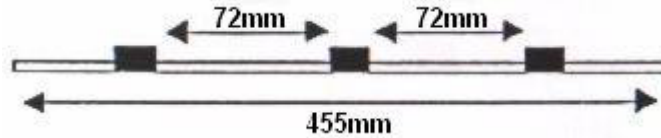

PVC Pump Tubing - 3 Bridge

Metric I.D.	Description	Part No.	Colour Code
0.13mm	Orange/Black	SC0189	
0.19mm	Orange/Red	SC0049	
0.25mm	Orange/Blue	SC0050	
0.28mm	White/Blue		
0.31mm	Red/Blue		
0.33mm	Brown/Blue		
0.36mm	Brown/Black		
0.38mm	Orange/Green	SC0051	
0.44mm	Green/Yellow	SC0052	
0.51mm	Orange/Yellow	SC0053	
0.57mm	White/Yellow	SC0054	
0.64mm	Orange/White	SC0055	
0.76mm	Black/Black	SC0056	
0.89mm	Orange/Orange	SC0057	
0.95mm	White/Black	SC0058	
1.02mm	White/White	SC0059	
1.09mm	White/Red	SC0060	
1.14mm	Red/Red	SC0061	
1.22mm	Red/Grey	SC0062	
1.30mm	Grey/Grey	SC0063	
1.42mm	Yellow/Yellow	SC0064	
1.52mm	Yellow/Blue	SC0065	
1.65mm	Blue/Blue	SC0066	
1.75mm	Blue/Green	SC0067	
1.85mm	Green/Green	SC0068	
2.06mm	Purple/Purple	SC0069	
2.29mm	Purple/Black	SC0070	
2.54mm	Purple/Orange	SC0071	
2.79mm	Purple/White	SC0072	
3.18mm	Black/White	SC0073	