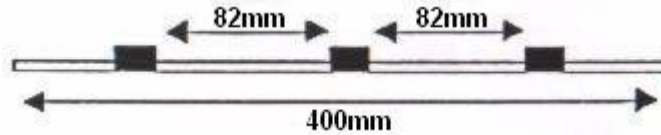

PVC Solva Pump Tubing - 3 Bridge

Solvent Resistant

Metric I.D.	Description	Part No.	Colour Code
0.13mm	Orange/Black		Orange, Black, Orange
0.19mm	Orange/Red		Orange, Red, Orange
0.25mm	Orange/Blue	SC0286	Orange, Blue, Orange
0.28mm	White/Blue		White, Blue, White
0.31mm	Red/Blue		Red, Blue, Red
0.33mm	Brown/Blue		Brown, Blue, Brown
0.36mm	Brown/Black		Brown, Black, Brown
0.38mm	Orange/Green	SC0287	Orange, Green, Orange
0.44mm	Green/Yellow		Green, Yellow, Green
0.51mm	Orange/Yellow	SC0288	Orange, Yellow, Orange
0.57mm	White/Yellow		White, Yellow, White
0.64mm	Orange/White	SC0289	Orange, White, Orange
0.76mm	Black/Black	SC0290	Black, Black, Black
0.89mm	Orange/Orange	SC0291	Orange, Orange, Orange
0.95mm	White/Black		White, Black, White
1.02mm	White/White	SC0292	White, White, White
1.09mm	White/Red		White, Red, White
1.14mm	Red/Red	SC0293	Red, Red, Red
1.22mm	Red/Grey		Red, Grey, Red
1.30mm	Grey/Grey	SC0294	Grey, Grey, Grey
1.42mm	Yellow/Yellow	SC0295	Yellow, Yellow, Yellow
1.52mm	Yellow/Blue	SC0296	Yellow, Blue, Yellow
1.65mm	Blue/Blue	SC0297	Blue, Blue, Blue
1.75mm	Blue/Green		Blue, Green, Blue
1.85mm	Green/Green	SC0298	Green, Green, Green
2.06mm	Purple/Purple	SC0299	Purple, Purple, Purple
2.29mm	Purple/Black	SC0300	Purple, Black, Purple
2.54mm	Purple/Orange	SC0301	Purple, Orange, Purple
2.79mm	Purple/White	SC0302	Purple, White, Purple
3.18mm	Black/White		Black, White, Black