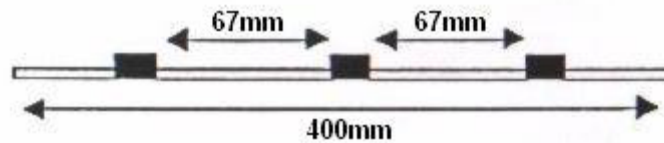

Silicone Pump Tubing - 3 Bridge

Metric I.D.	Description	Part No.	Colour Code
0.13mm	Orange/Black		Orange, Black, Orange
0.19mm	Orange/Red		Orange, Red, Orange
0.25mm	Orange/Blue		Orange, Blue, Orange
0.28mm	White/Blue		White, Blue, White
0.31mm	Red/Blue		Red, Blue, Red
0.33mm	Brown/Blue		Brown, Blue, Brown
0.36mm	Brown/Black		Brown, Black, Brown
0.38mm	Orange/Green		Orange, Green, Orange
0.44mm	Green/Yellow		Green, Yellow, Green
0.51mm	Orange/Yellow		Orange, Yellow, Orange
0.57mm	White/Yellow		White, Yellow, White
0.64mm	Orange/White	SC0106	Orange, White, Orange
0.76mm	Black/Black	SC0107	Black, Black, Black
0.89mm	Orange/Orange	SC0108	Orange, Orange, Orange
0.95mm	White/Black		White, Black, White
1.02mm	White/White	SC0109	White, White, White
1.09mm	White/Red		White, Red, White
1.14mm	Red/Red	SC0110	Red, Red, Red
1.22mm	Red/Grey		Red, Grey, Red
1.30mm	Grey/Grey	SC0111	Grey, Grey, Grey
1.42mm	Yellow/Yellow	SC0112	Yellow, Yellow, Yellow
1.52mm	Yellow/Blue	SC0113	Yellow, Blue, Yellow
1.65mm	Blue/Blue	SC0114	Blue, Blue, Blue
1.75mm	Blue/Green		Blue, Green, Blue
1.85mm	Green/Green	SC0115	Green, Green, Green
2.06mm	Purple/Purple	SC0116	Purple, Purple, Purple
2.29mm	Purple/Black	SC0117	Purple, Black, Purple
2.54mm	Purple/Orange	SC0118	Purple, Orange, Purple
2.79mm	Purple/White	SC0119	Purple, White, Purple
3.18mm	Black/White		Black, White, Black