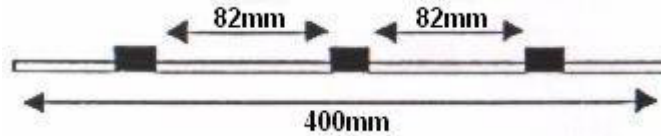

Viton® Pump Tubing - 3 Bridge

Metric I.D.	Description	Part No.	Colour Code
0.13mm	Orange/Black		
0.19mm	Orange/Red		
0.25mm	Orange/Blue		
0.28mm	White/Blue		
0.31mm	Red/Blue		
0.33mm	Brown/Blue		
0.36mm	Brown/Black		
0.38mm	Orange/Green		
0.44mm	Green/Yellow		
0.51mm	Orange/Yellow	SC0255	
0.57mm	White/Yellow		
0.64mm	Orange/White	SC0256	
0.76mm	Black/Black	SC0257	
0.89mm	Orange/Orange	SC0258	
0.95mm	White/Black		
1.02mm	White/White	SC0259	
1.09mm	White/Red		
1.14mm	Red/Red	SC0260	
1.22mm	Red/Grey		
1.30mm	Grey/Grey	SC0261	
1.42mm	Yellow/Yellow	SC0262	
1.52mm	Yellow/Blue	SC0263	
1.65mm	Blue/Blue	SC0264	
1.75mm	Blue/Green		
1.85mm	Green/Green	SC0265	
2.06mm	Purple/Purple	SC0266	
2.29mm	Purple/Black	SC0267	
2.54mm	Purple/Orange	SC0268	
2.79mm	Purple/White	SC0269	
3.18mm	Black/White